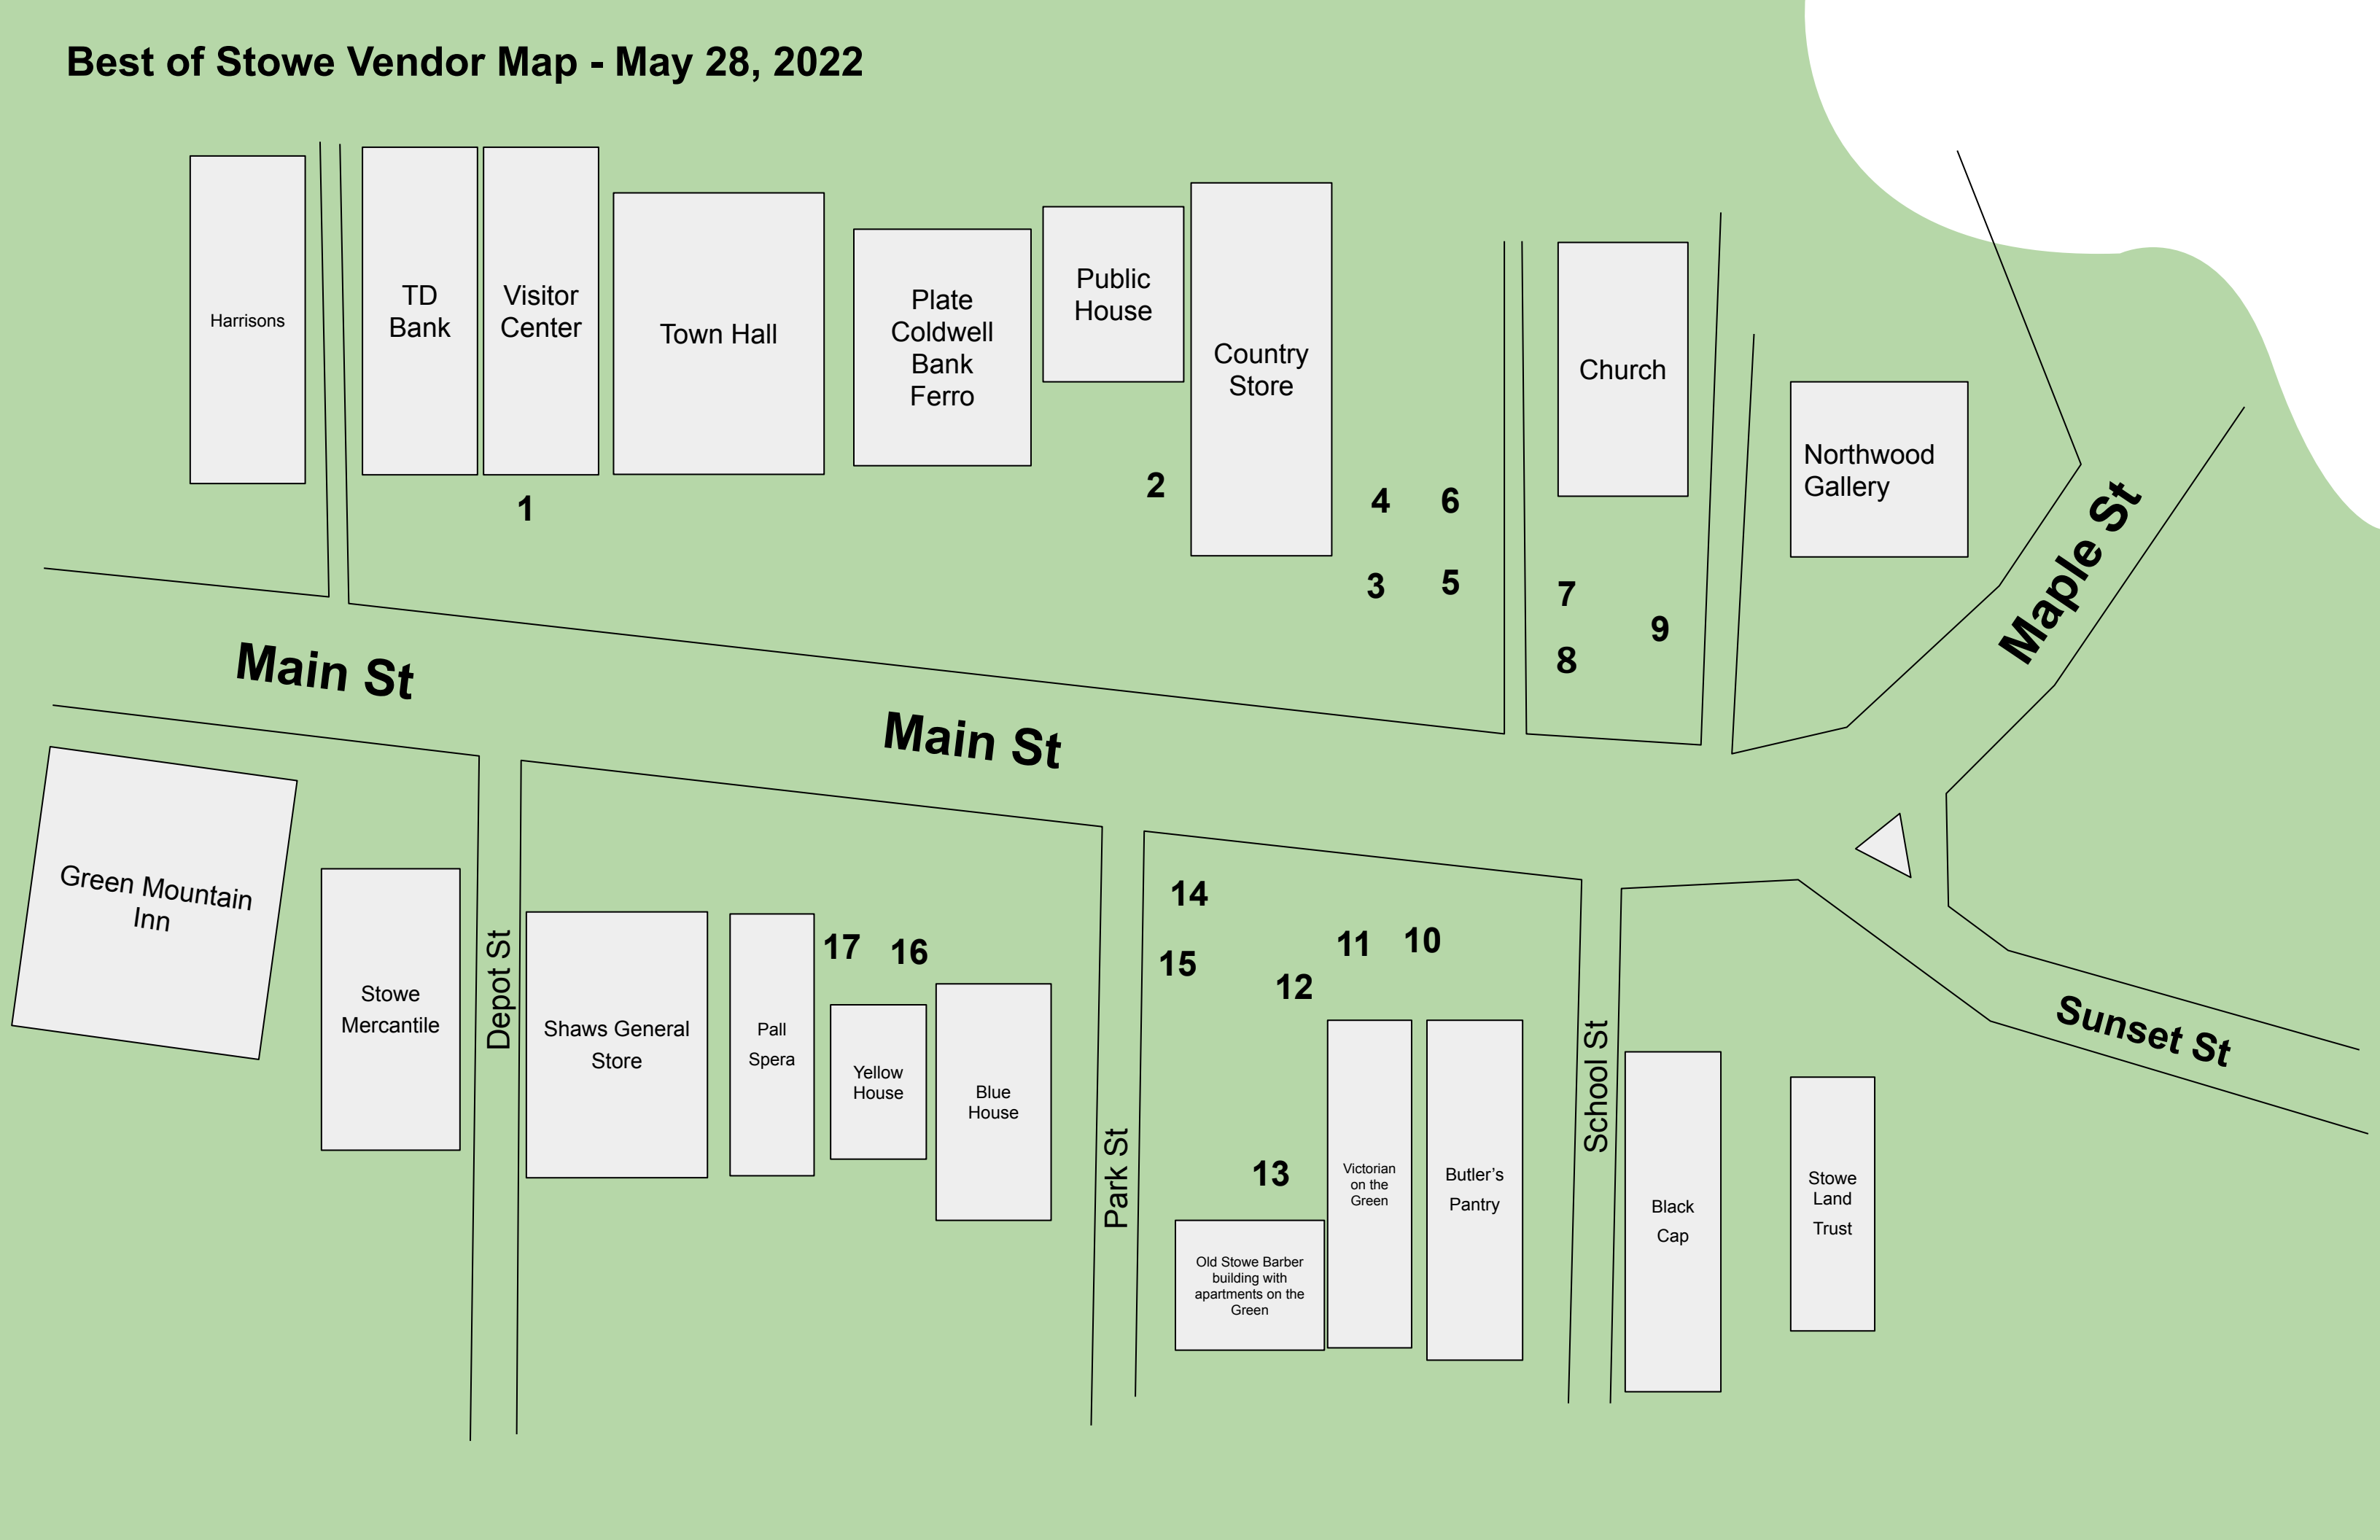

Best of Stowe Vendor Map - May 28, 2022

Harrisons

TD Bank

Visitor Center

Town Hall

Plate Coldwell Bank Ferro

Public House

Country Store

Church

Northwood Gallery

1

2

4

6

3

5

7

8

9

Main St

Main St

Maple St

Green Mountain Inn

Stowe Mercantile

Depot St

Shaws General Store

Pall Spera

Yellow House

Blue House

17

16

Park St

Old Stowe Barber building with apartments on the Green

Victorian on the Green

Butler's Pantry

14

15

13

12

11

10

School St

Black Cap

Stowe Land Trust

Sunset St